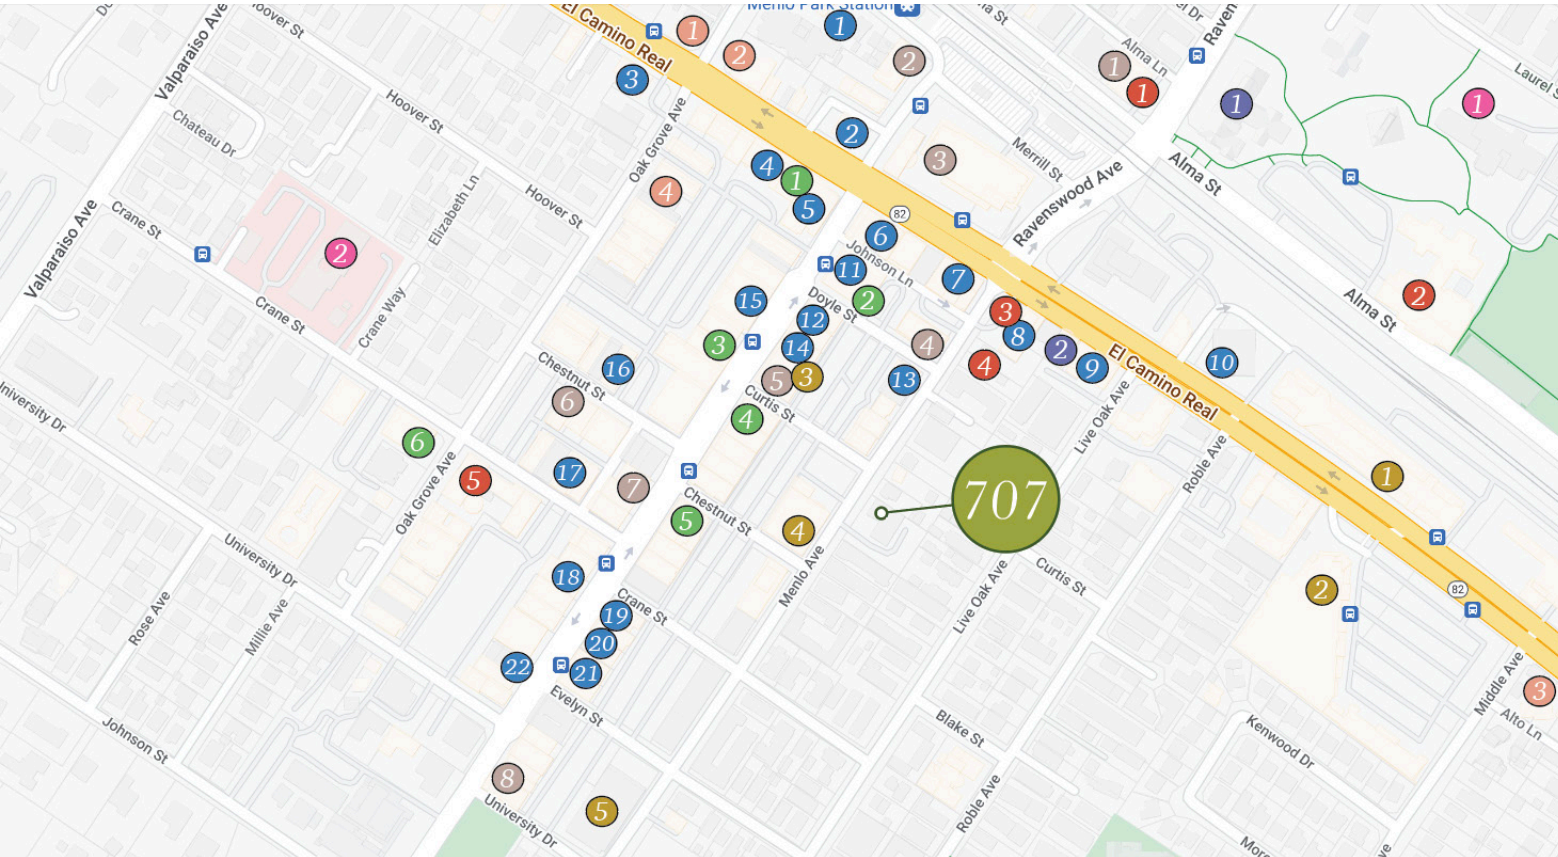

707

MENLO AVENUE

Distance to...

Menlo Park Caltrain Station	0.3 mi
Highway 101	2.5 mi
Stanford University	3.3 mi
Interstate 280	3.7 mi
San Francisco Airport	17 mi
San Jose Airport	18 mi

Walking distance to
retail & dining in
Downtown Menlo Park

NEARBY AMENITIES

707

MENLO AVENUE

95
Walk Score

94
Bike Score

RESTAURANTS

1. FARMHOUSE KITCHEN
2. MCDONALD'S
3. ROUND TABLE PIZZA
4. SULTANA RESTAURANT
5. STACKS
6. MAMA COCO COCINA MEXICAN RESTAURANT
7. THE MANDARIN
8. TEA IT UP
9. OCTOPUS JAPANESE RESTAURANT
10. JEFFREY'S HAMBURGERS
11. COLD STONE CREAMERY
12. LEFT BANK BRASSERIE
13. CHEF KWAN'S

14. BISTRO VIDA
15. SUSIECAKES
16. SPOONFULONE
17. CARPACCIO
18. ROMA ITALIAN CUISINE
19. SUBWAY
20. GALATA BISTRO MEDITERRANEAN GRILL
21. BASKIN-ROBBINS
22. AMICI'S EAST COAST PIZZERIA

CAFES

1. SAINT FRANK COFFEE
2. PHILZ COFFEE
3. CAFE BORRONE

4. CAFE DEL SOL
5. STARBUCKS
6. COFFEEBAR DOWNTOWN
7. BAGEL STREET CAFE
8. PEET'S COFFEE

SHOPPING

1. STAPLES
2. SAFEWAY
3. WALGREENS
4. TRADER JOE'S
5. DRAEGER'S MARKET

EXERCISE

1. AXIS PERSONAL TRAINERS
2. XERCISE LAB