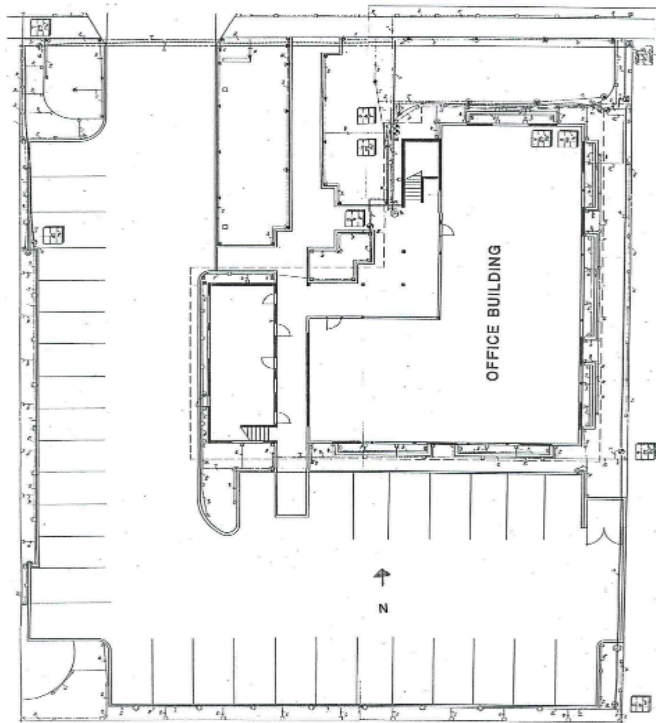

707

MENLO AVENUE

Distance to...

Menlo Park Caltrain Station	0.3 mi
Highway 101	2.5 mi
Stanford University	3.3 mi
Interstate 280	3.7 mi
San Francisco Airport	17 mi
San Jose Airport	18 mi

Walking distance to
retail & dining in
Downtown Menlo Park

Provides exterior
restrooms, elevator,
& covered exterior
walkways

Abundant on-site
employee parking